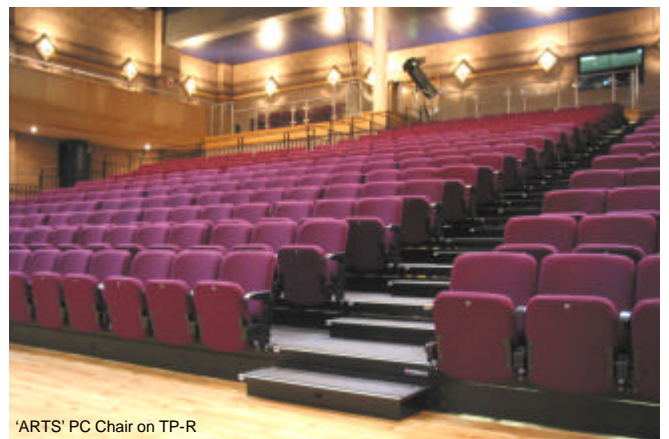

TP systems can be opened and closed manually or by power operation

'GALLERY' Chairs on TP-R

### Applications

TP Telescopic seating is suitable for a range of applications that require both seated spectators and the multi-purpose use of floor space.

For example;

- Theatres, drama & dance studios.
- School halls and lecture theatres
- TV Studios
- Arenas and Exhibition Halls.