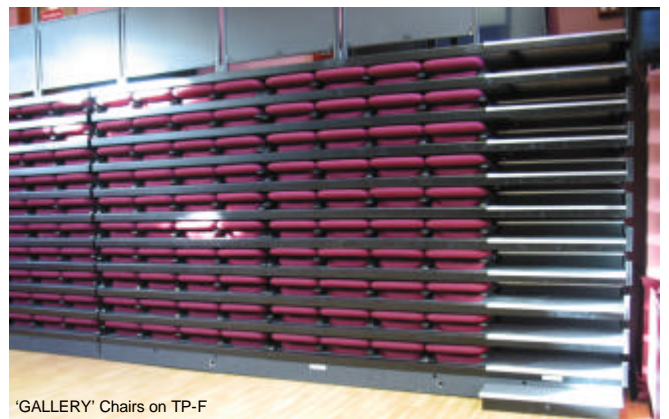

### Standard Dimensions

**Row Rise** 250, 260, 275, 280 & 300mm.

**Row Depth** 800, 850, 900 & 915mm

**Closed Depth** = Row Depth + 325mm.

**Closed Height** = (No. of rows x Row Rise) + 170mm.

The TP system is designed for easy customisation, so please contact our Technical dept. if these dimensions do not fit your requirement.

### Features

- Automatic, row to row, safety locking.
- Parallel guidance system for straight line operation.
- Stiff and dynamically correct under-structure that features Hussey Seatway's unique 'space frame' construction methods.
- Row to row, parallel and vertical, column interlock.
- 125mm dia. wheels as standard.