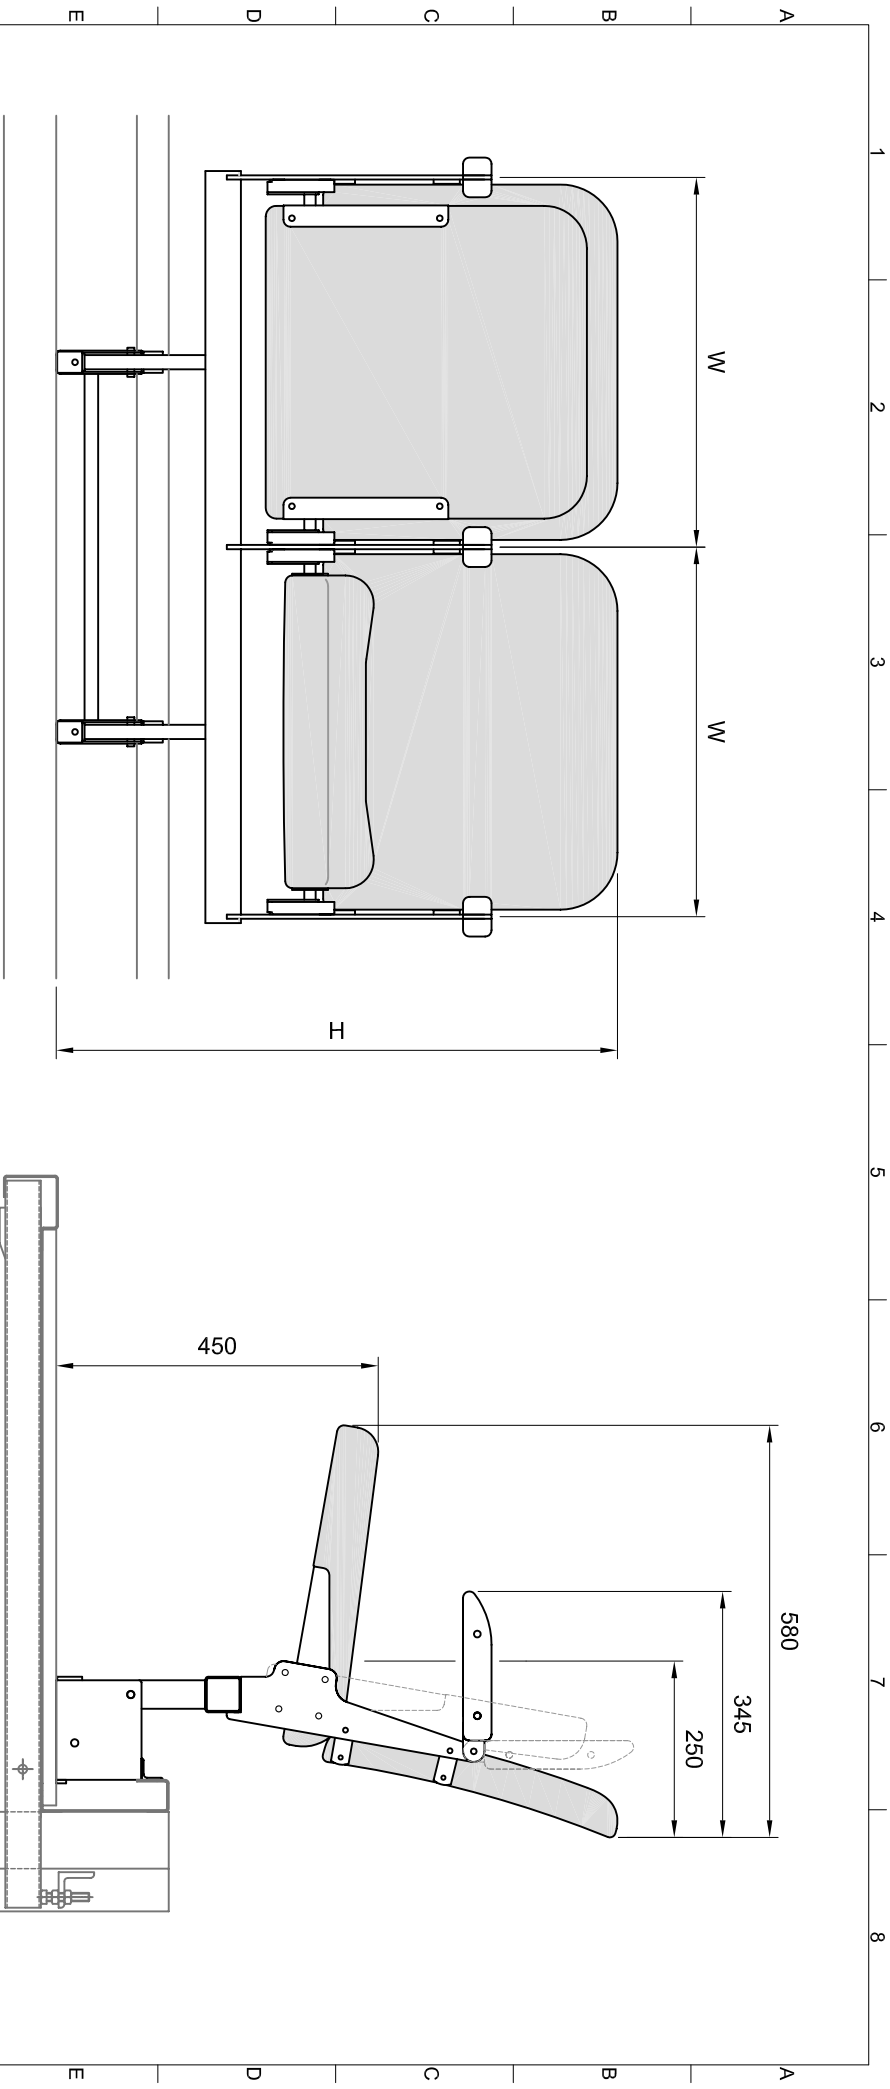

Configurations

SEAT CENTRES (W)	SEAT HEIGHT (H)
490	790
500	790
520	790

Strength & Stability

The chair satisfies the requirements of EN 12727:2000.

Fire Retardency

The fabric and foam comply with BS 5852:1990 (Source 0, 1, and 5). Other codes or European Standards can be satisfied as required.