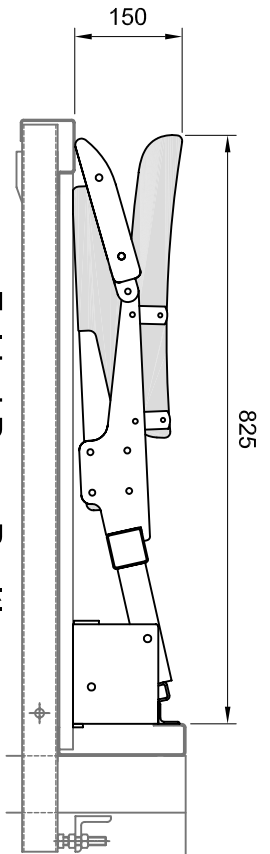

#### Features

- 490, 500, 520 & 540mm seat centres.
- Preformed plywood, seat and back structure with fully contoured upholstery.
- Slim profile for wide, safe row access.
- Spring activated tipping with a fully enclosed stop mechanism that cannot trap fingers or clothing.
- Non-arm version available.
- Designed for use on TP telescopic platforms with at least 260mm row rise and 850mm row depth.
- Fixed & Flat Floor versions are available to compliment PC Chair installations.

#### Technical

For all technical details, please see the reverse side of this spec. sheet.

GALLERY PC (Fold down chair)

SEAT CENTRES (W)	SEAT HEIGHT (H)
490	790
500	790
520	790

**Strength & Stability**

The chair satisfies the requirements of EN 12727:2000.

**Fire Retardency**

The fabric and foam comply with BS 5852:1990 (Source 0, 1, and 5). Other codes or European Standards can be satisfied as required.

**Folded Down Position**

RevNo	Revision note	Date	Signature	Checked
B		xx/xx/xx		
1				

GENERAL TOLERANCE ± 1,0 mm

**MUSSEY** SINCE 1935

**Musseysseatway** PUBLIC SEATING SYSTEMS

THIS DRAWING IS THE PROPERTY AND NOT BE LOANED, REPRODUCED, COPIED OR REPRODUCED WITHOUT WRITTEN PERMISSIONS IS PROHIBITED. © 2003